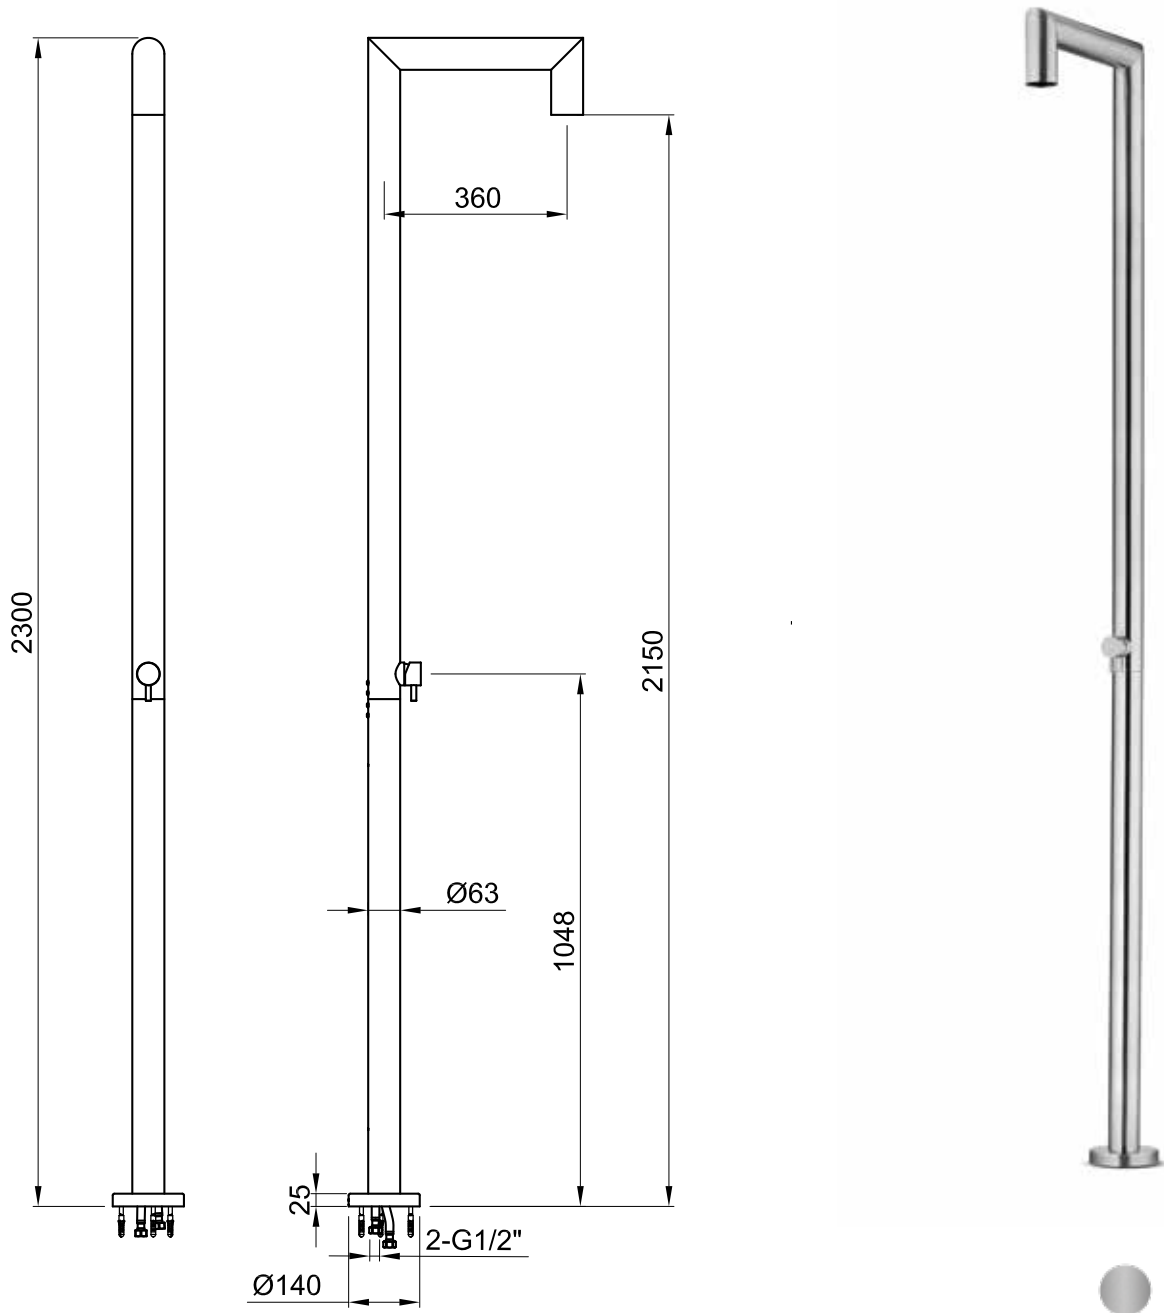

JEE-O original shower 04

Article code:

100-6400

● Brushed

Material:

Stainless Steel r316

Cleaning instructions:

download JEE-O shower and taps manual on our website: www.jee-o.com

Cartridge:

JEE-O ceramic mixing mechanism, item code 005-0402 for model before 2022 item code 005-0101 for model from 2022

Flow at water of 38°C:

12l p/m at 3Bar pressure

Pressure:

Recommended working pressure 3Bar

Connection:

2 x G 1/2" (Ø15mm / 0.6") nylon^(out)/epdm⁽ⁱⁿ⁾ flexhose with brass swivel British Standard Pipe (BSP)

Thread:

Dimension package:

L 158 x W 18 W 54 x H 16 cm

Total weight:

11.2 kg

Package weight: