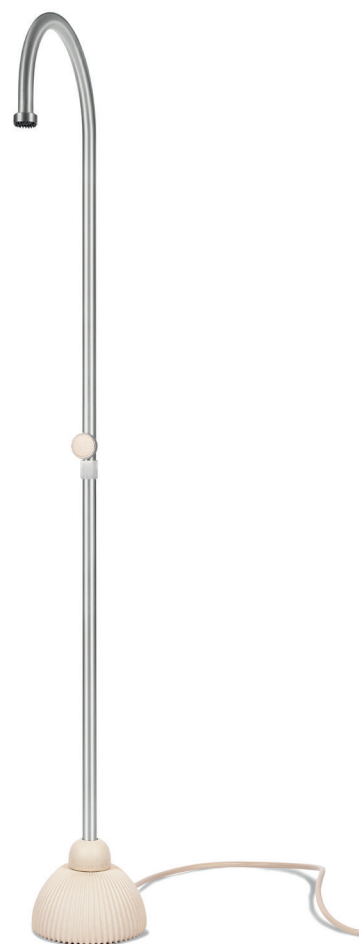

JEE-O IZI

Article code:

1000-6100

● Ocean

1000-6104

● Beach

1000-6100-p-[*colorname]

● Painted in color

Material:

Stainless Steel r316

Cleaning instructions:

download JEE-O shower and taps manual on our website: www.jee-o.com

Cartridge:

Fluehs cartridge, item code 005-0407

Flow:

Flexible garden hose connectable

Pressure:

Recommended working pressure 3Bar max

Connection:

G 1/2"

Thread:

British Standard Pipe (BSP)

Dimension package:

L 120 x W 56 x H 27,5 cm