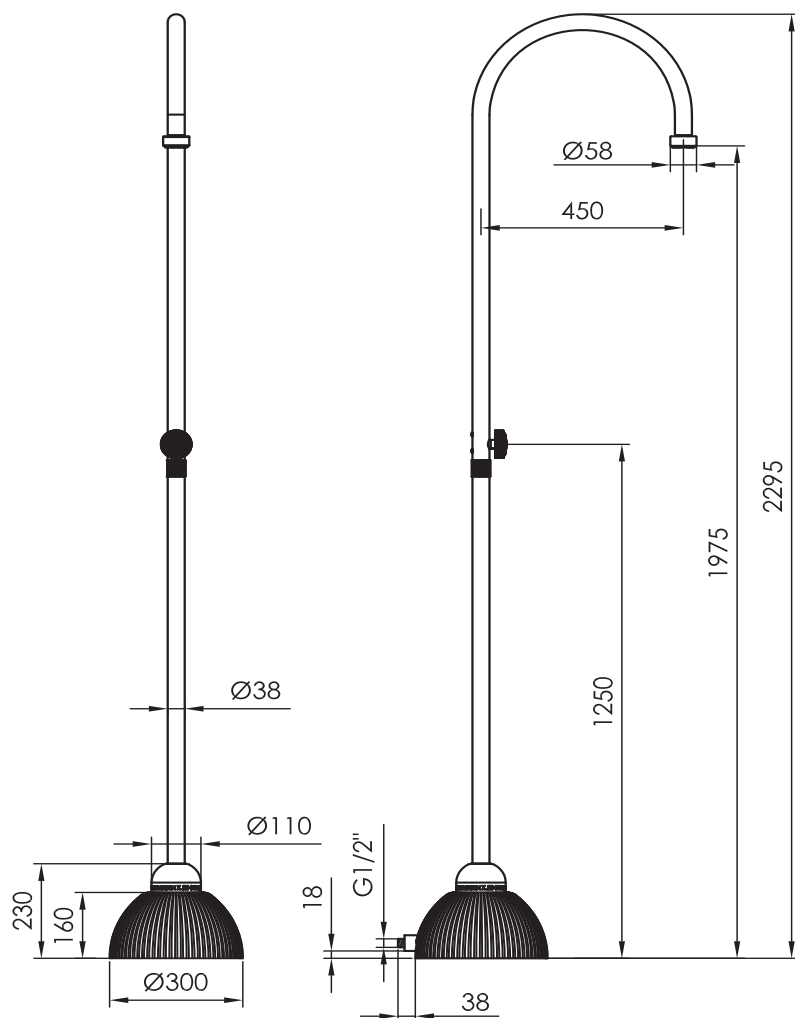

JEE-O IZI

Article code:

1000-6100

● Ocean

1000-6104

● Beach

1000-6100-p-[*colorname]

● Painted in color

Material:

Stainless Steel r316

Cleaning instructions:

download JEE-O shower and taps manual on our website: www.jee-o.com

Cartridge:

Fluehs cartridge, item code 005-0407

Flow:

Flexible garden hose connectable

Pressure:

Recommended working pressure 3Bar max

Connection:

G 1/2"

Thread:

British Standard Pipe (BSP)

Dimension package:

L 120 x W 56 x H 27,5 cm